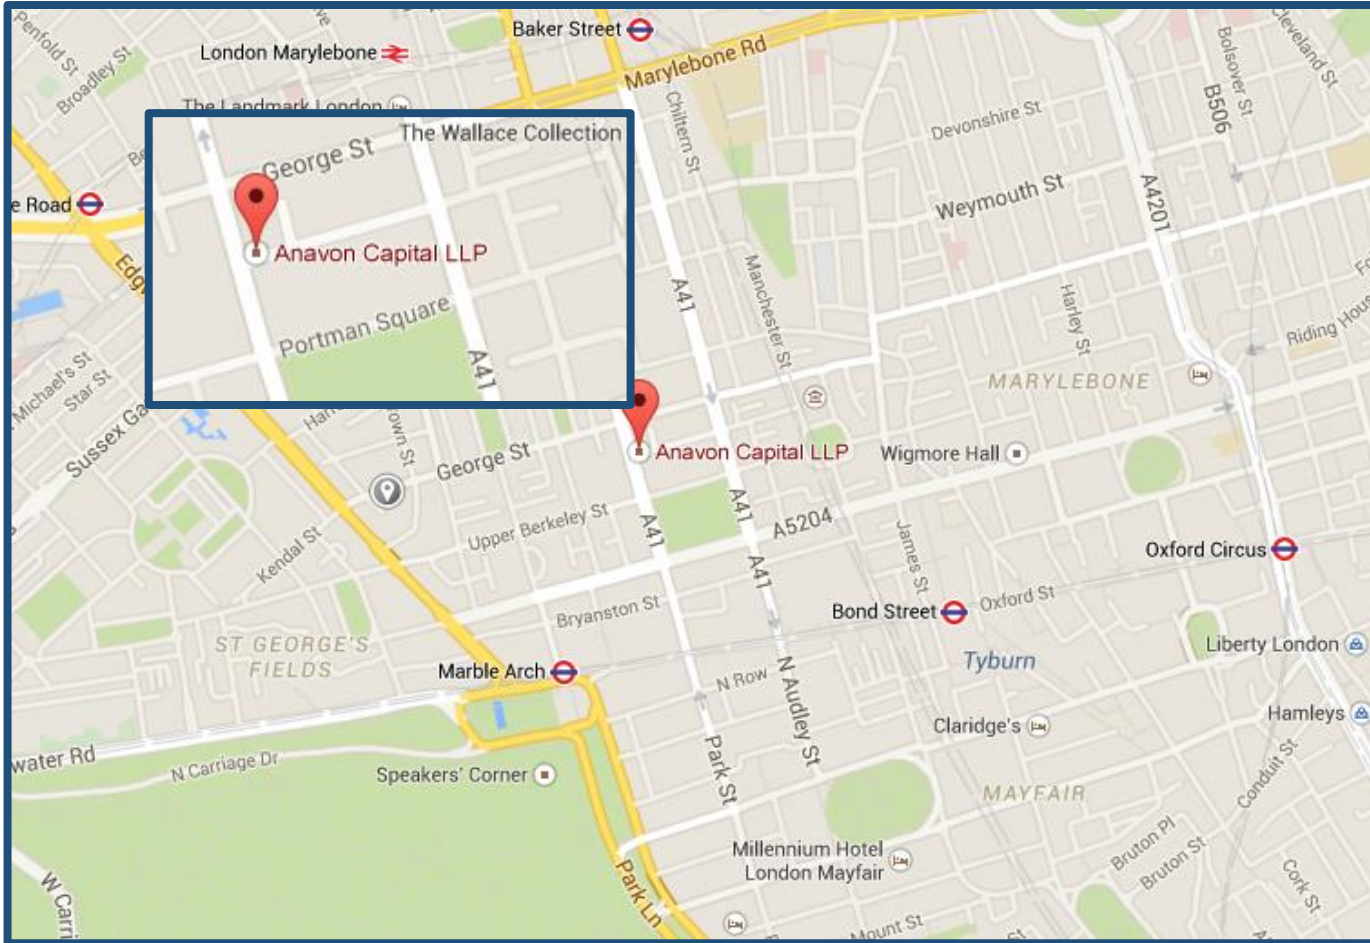

Anavon Capital LLP

12 Portman Close, London, W1H 6BR

Anavon Capital LLP
Tel: +44 (0)20 7317 7902
Fax: +44 (0)20 3868 5900
www.anavoncapital.com

BY ROAD

Portman Close is best approached from the A41 and is located in the congestion zone. Taxi journeys from the West End or City typically take 10 minutes, and parking facilities are available by prior arrangement.

LONDON HEATHROW AIRPORT 50 mins

Please note that the routes around central London can be severely congested especially during rush hour and journey times can be considerably longer than indicated above.

BY PUBLIC TRANSPORT

Bond Street Station 10 min walk
(Central and Jubilee Line)

Start out along Oxford Street, heading west. Turn right onto Duke Street, left onto Manchester square, left onto Fitzhardinge Street and right onto Baker Street.